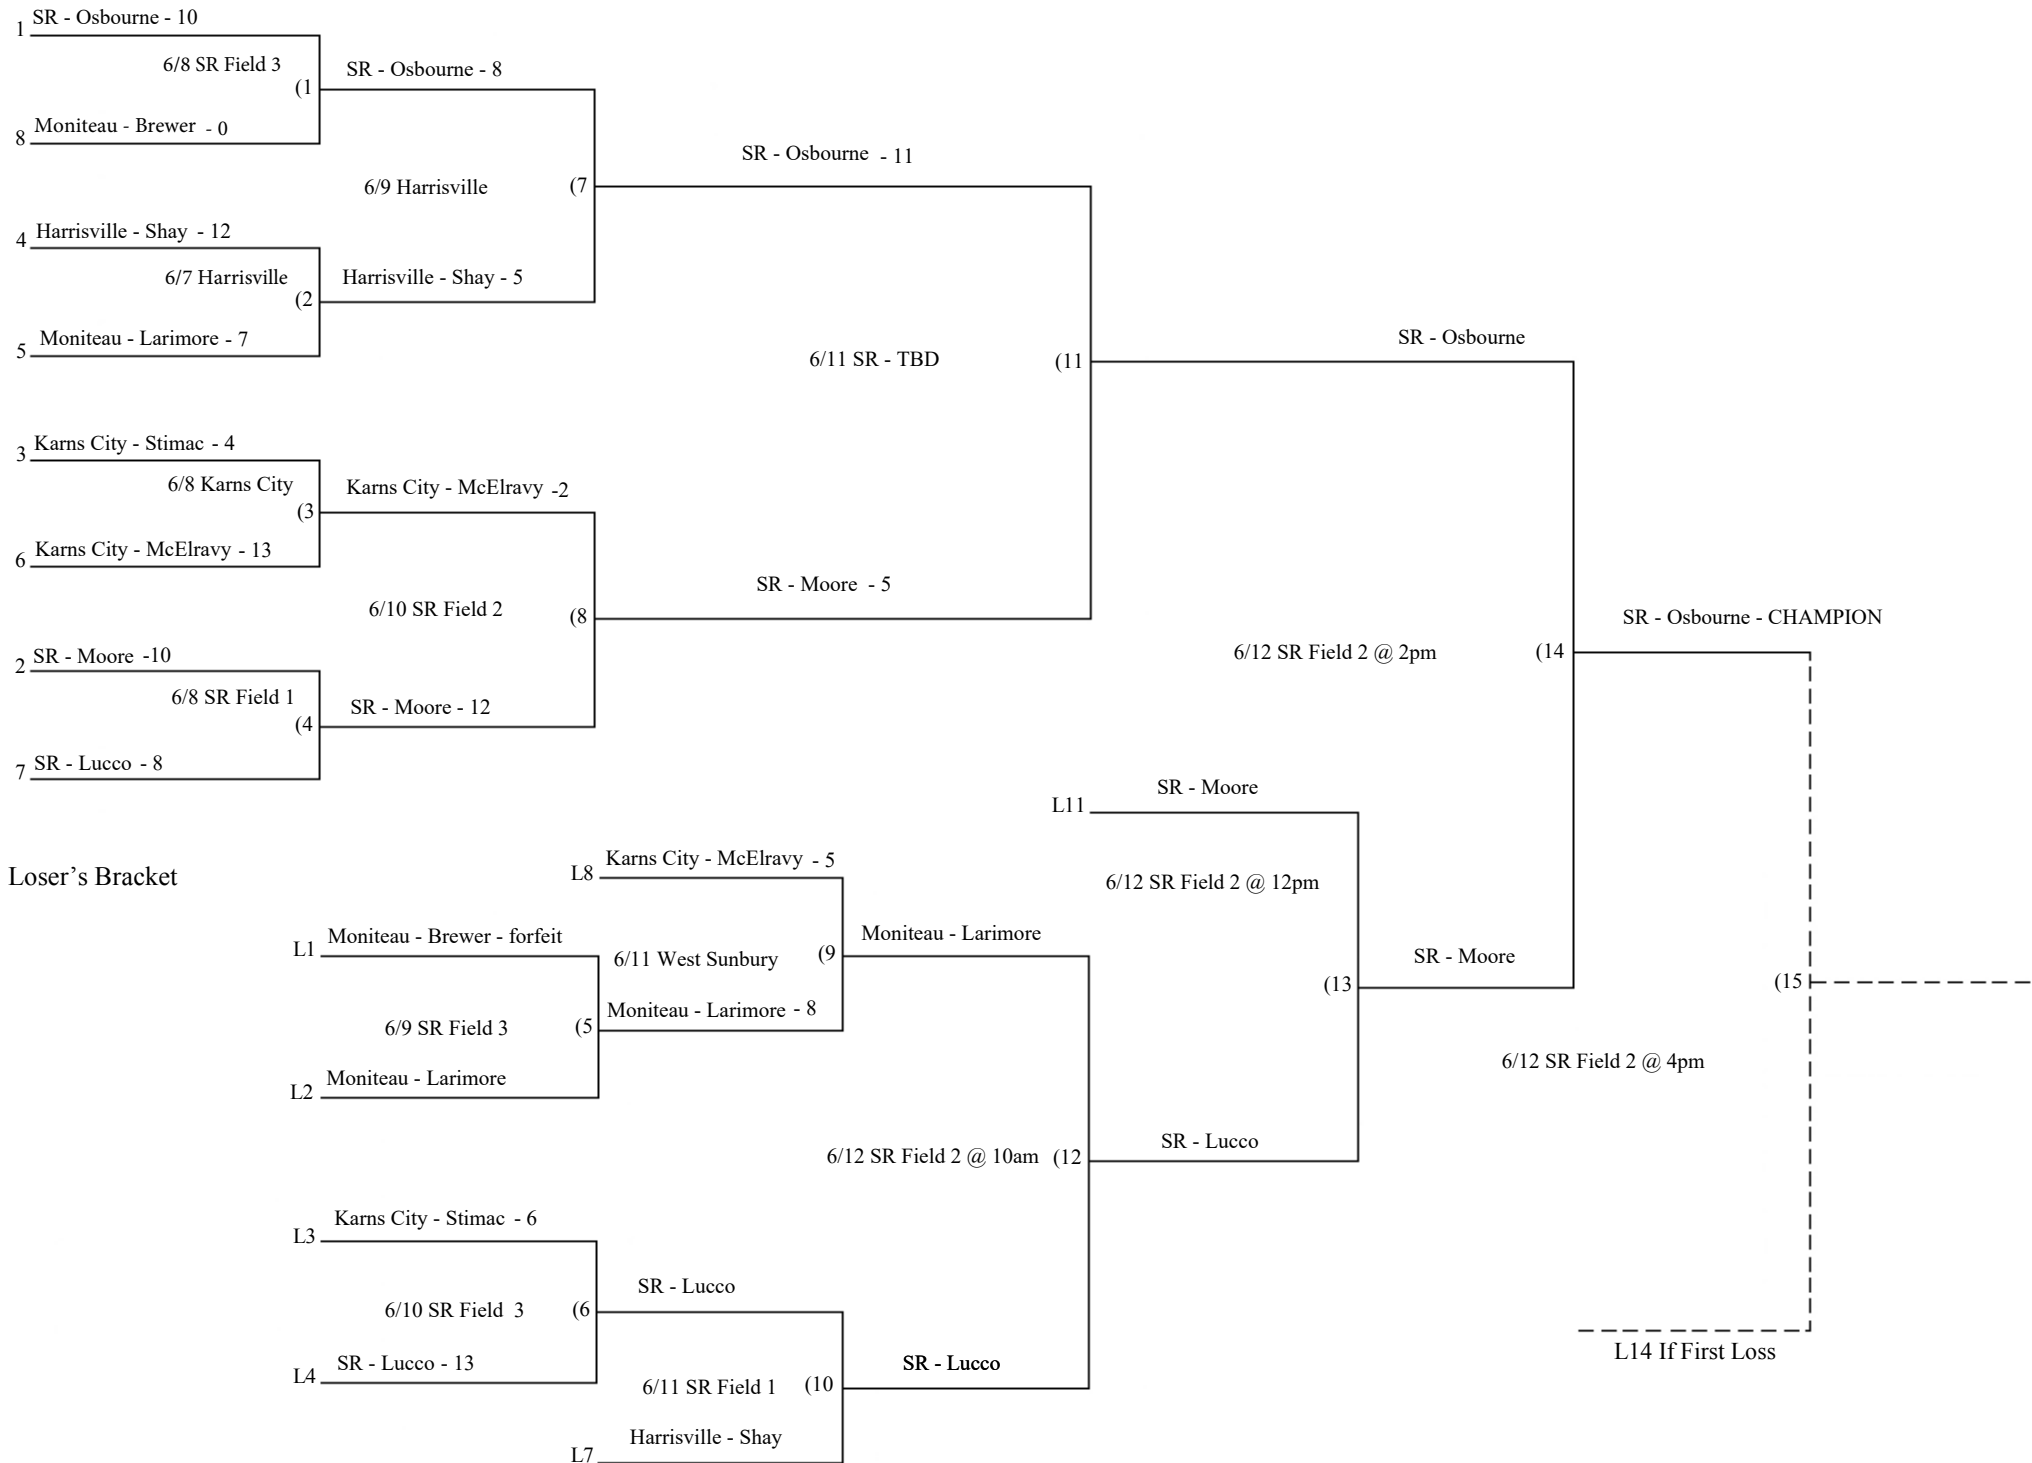

Winner's Bracket

NBC PeeWee Playoff Bracket

Game 1 Result - SR Osbourne 10 - Moniteau Brewer 0

SR - Slair 2 innings
Moniteau - McGraw 1 inning
Moniteau - Brewer 1 inning

Game 2 Result - Harrisville Shay 12 - Moniteau Larimore - 7

Harrisville Lightner - 2 innings
Harrisville Shay - 1 inning
Moniteau Asa - 2 innings

Game 3 Result - KC McElravy 13 - KC Stimac - 4

KC McElravy - Dodd - 2 innings
KC Stimac - Trip and Tristan Simpson - 1 inning each
KC Stimac - Hershberger - 1 innings

Game 4 Result - SR Moore 10 - SR Lucco - 8

SR Moore - Osbourne - 1 inning
SR Moore - Hillwig 1 inning
SR Moore - Agostino 1 inning
SR Lucco - Mitchell 1 inning
SR Lucco - Nemet 1 inning

Game 5 Result - Brewer forfeit to Larimore